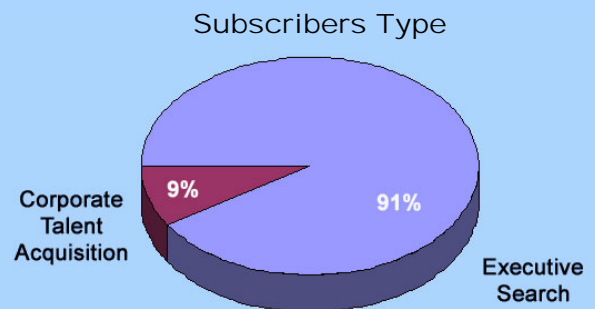

Reach An International Audience of Executive Recruiters!

Since its launch in 2001, **search-consult magazine** has become the only international publication for professionals involved in executive recruitment, with 8,000+ readers in 56 countries to date. Brand your search firm as an industry leader, increase your competitive edge, or advertise products and services to a global target audience!

Display Advertising Rates (full colour)

Inside Front Cover	£1,495 / $2,149 / €1,699
Back Cover	£1,495 / $2,149 / €1,699
Inside Back Cover	£1,495 / $2,149 / €1,699
Full Page	£1,195 / $1,719 / €1,359
Half Page	£795 / $1,149 / €899

File Format Specifications:
Only high-resolution PDF files are accepted.

Artwork Specifications:

Full Page with Bleed: 213mm x 303mm

Full Page without Bleed (Trim Size): 210mm x 297mm

Full Page Safety (Type Area): 197mm x 287mm

Half Page (Horizontal): 186mm x 135mm

About us:

search-consult.com publishes an international executive search magazine focussing on the most relevant topics and challenges facing the industry and also produces training events and major industry conferences around the world. In addition, regional electronic newsletters are sent to around 35,000 email subscribers on a monthly basis, and consultancy services are offered to search firms looking to develop their business operations, strategy and decisions about new business development.