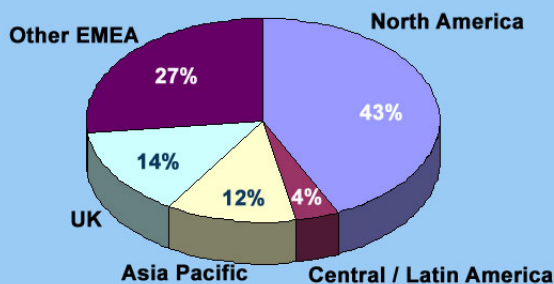

Target Executive Search & Talent Acquisition Professionals!

Classic Banner (W:250px H:90px)

Large Banner (W:250px H:180px)

Email Subscribers Locations

Email Subscribers Type

search-consult.com provides regional industry news to executive search and corporate talent acquisition professionals around the world. With **over 10,000 visits per month**, it is the perfect way to advertise your services to the global executive recruitment community.