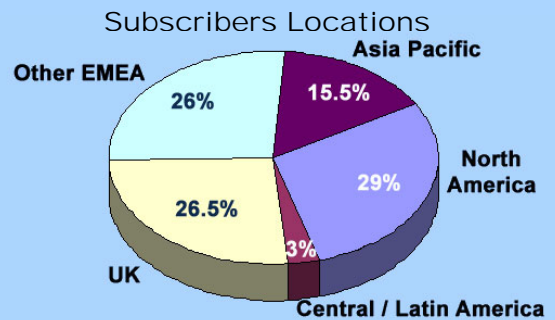

Reach An International Audience of Executive Recruiters!

Since its launch in 2001, **search-consult magazine** has become the only international publication for professionals involved in executive recruitment, with 8,000+ readers in 56 countries to date. Brand your search firm as an industry leader, increase your competitive edge, or advertise products and services to a global target audience!

Display Advertising Rates (full colour)

Inside Front Cover	£1,495 / $2,149 / €1,699
Back Cover	£1,495 / $2,149 / €1,699
Inside Back Cover	£1,495 / $2,149 / €1,699
Full Page	£1,195 / $1,719 / €1,359
Half Page	£795 / $1,149 / €899

File Format Specifications:
Only high-resolution PDF files are accepted.

Artwork Specifications:

Full Page with Bleed: 213mm x 303mm

Full Page without Bleed (Trim Size): 210mm x 297mm

Full Page Safety (Type Area): 197mm x 287mm

Half Page (Horizontal): 186mm x 135mm

About us:

search-consult.com publishes an international executive search magazine focussing on the most relevant topics and challenges facing the industry and also produces training events and major industry conferences around the world. In addition, regional electronic newsletters are sent to around 35,000 email subscribers on a monthly basis, and consultancy services are offered to search firms looking to develop their business operations, strategy and decisions about new business development.