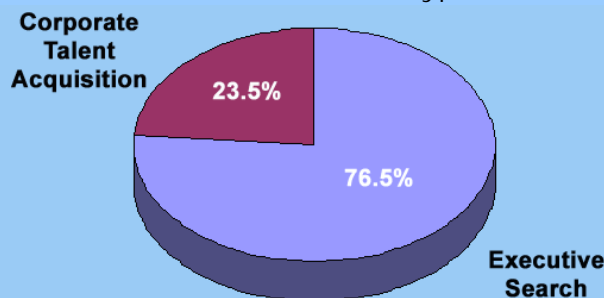

Target Executive Search & Talent Acquisition Professionals!

Classic Banner (W:250px H:90px)

Large Banner (W:250px H:180px)

Email Subscribers Locations

Email Subscribers Type

search-consult.com provides regional industry news to executive search and corporate talent acquisition professionals around the world. With **over 10,000 visits per month**, it is the perfect way to advertise your services to the global executive recruitment community.